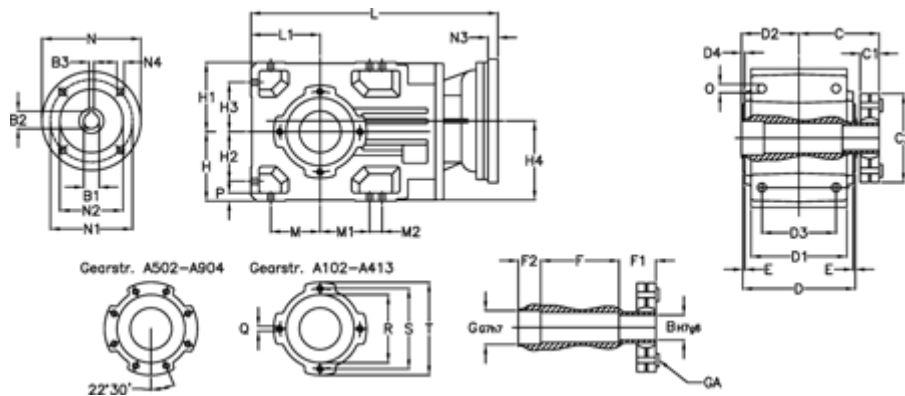

# Data Sheet

Article number: 29600102385220  
 Description: Bevel helical gearbox  
 A102US-23,8-P63B5

## Measures

B = 30	D1 = 95	F2 = 36	L = 282.5	N3 = -
B1 = 11	D2 = 60	G = 32	L1 = 70	N4 = M8x19
B2 = 12.8	D3 = 75	GA = 14,5 NM	M = 50.0	O = 9.5
B3 = 4	d4 = 4.5	H = 70	M1 = 50.0	P = 9
C = 89.5	Description = A102US-xx-P63 B5	H1 = 70	M2 = -	Q = M8x12
C1 = 23	E = 3.0	H2 = 50.0	N = 140	R = 80
C2 = 72.0	F = 77.5	H3 = 50.0	N1 = 115	S = 100
D = 117	F1 = 36.0	H4 = 83.0	N2 = 95	T = 120